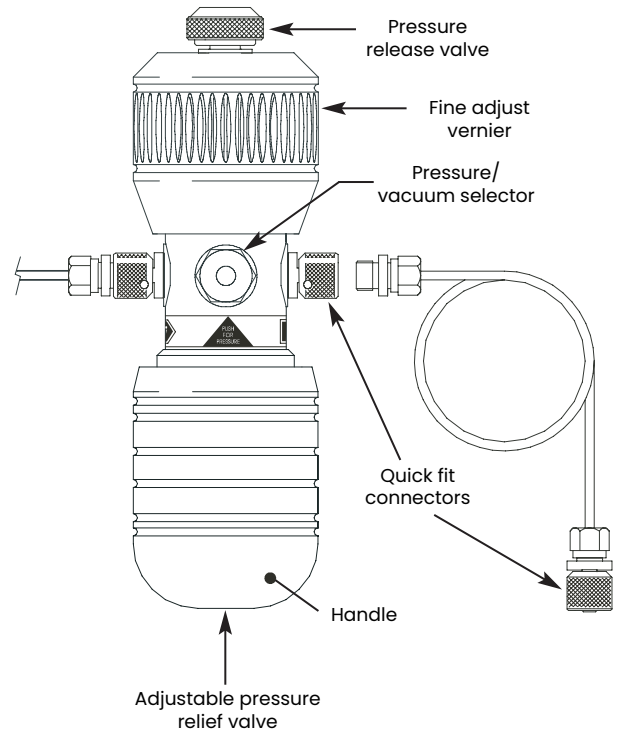

PV210 specifications

General

Pressure range

0 to 1250 in H₂O, 0 to 45 psi

Vacuum Range

0 to 27 in Hg

Relief valve adjustment

20 in H₂O to maximum pressure

Materials

Bright nickel-plated brass, anodized aluminum, phosphor bronze, nitrile seals, nylon hose

Dimensions (h x w)

6.7 in to 1.8 in diameter

Weight

1 lb

Ordering information

PV210

Hand pump, two flexible, 3 ft long by 1/8 in diameter, nylon hoses with 1/4 in NPT female adaptors

PV210-HA

Hand pump in carrying case with two flexible, 3 ft long by 1/8 in diameter nylon hoses with 1/4 in NPT female adaptors and accessories

IAS-A110

Service kit

Supporting services (order as separate items)

Supporting services

Our highly trained staff can support you, no matter where you are in the world. We can provide training, nationally accredited calibration – both initially and at periodic intervals – extended warranty terms, maintenance and even rental of portable or laboratory calibrators. Further details can be found in www.bakerhughesds.com/measurement-sensing/druck-pressure-measurement/test-and-calibration

Representante Oficial
Tel: +54 11 4932-2322
Email: ventas@cvcontrol.com.ar
www.cvcontrol.com.ar