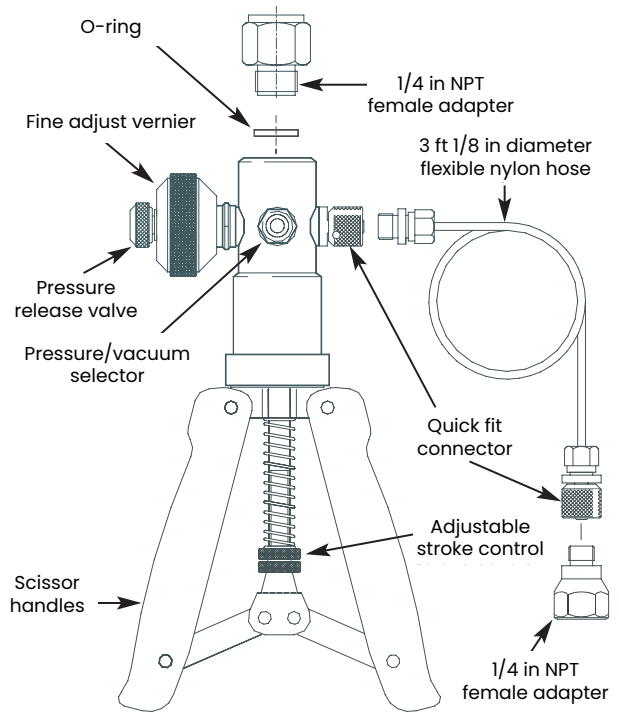

PV211 specifications

General

Ranges

Pressure 0 to 600 psi (0 to 40 bar)

Vacuum 0 to 28.5 inHg (0 to -900 mbar)

Materials

Nickel-plated brass, anodized aluminum, phosphorus, bronze (springs), nitrile, nylon

Dimensions (l x w x d)

8.5 in x 4 in x 2.5 in (220 mm x 105 mm x 63 mm)

Weight

1 lb (650 g)

Test kits

Complete test kits can be ordered as individual items will:

PV211-P

Pneumatic test kit, contains:

- PV211 hand pump with operating instructions
- PV211-TC: Robust, lightweight hard-shell case with foam trays and nylon sealing kit

PV-BSP-QF

- Set of quick connectors made of nickel-plated brass
- Adapted to G1/8, G1/4, G3/8 and G1/2 internal threads as well as on G1/8 and G1/4 male threads
- One adapter each, G1/4 external thread to G1/4
- External thread and G1/8 external thread

Equipment

The following parts can also be used as accessories/spare parts be ordered:

PV-NPT-QF

- Set of quick connectors made of nickel-plated brass
- Adapted to 1/8", 1/4", 3/8" and 1/2" NPT internal threads as well as 1/8" and 1/4" NPT male threads
- One adapter each 1/4" NPT external thread to 1/4" NPT
- External thread and 1/8" NPT external thread

PV211-HK

Replacement hose

Order details

- PV211-P
- PV-BSP-QF
- PV-NPT-QF
- PV211-HK

Order codes

PV211

Hand pump, 3 ft 1/8 in diameter nylon hose with 1/4 in NPT female

PV211-HA

Hand pump in carrying case, 3 ft 1/8 in diameter flexible nylon hose, adapters and accessories

IAS-A111

Service kit

Representante Oficial
Tel: +54 11 4932-2322
Email: ventas@cvcontrol.com.ar
www.cvcontrol.com.ar

Copyright 2021 Baker Hughes Company. All rights reserved.

920-225B
BHCS38679 (03/2021)

druck.com